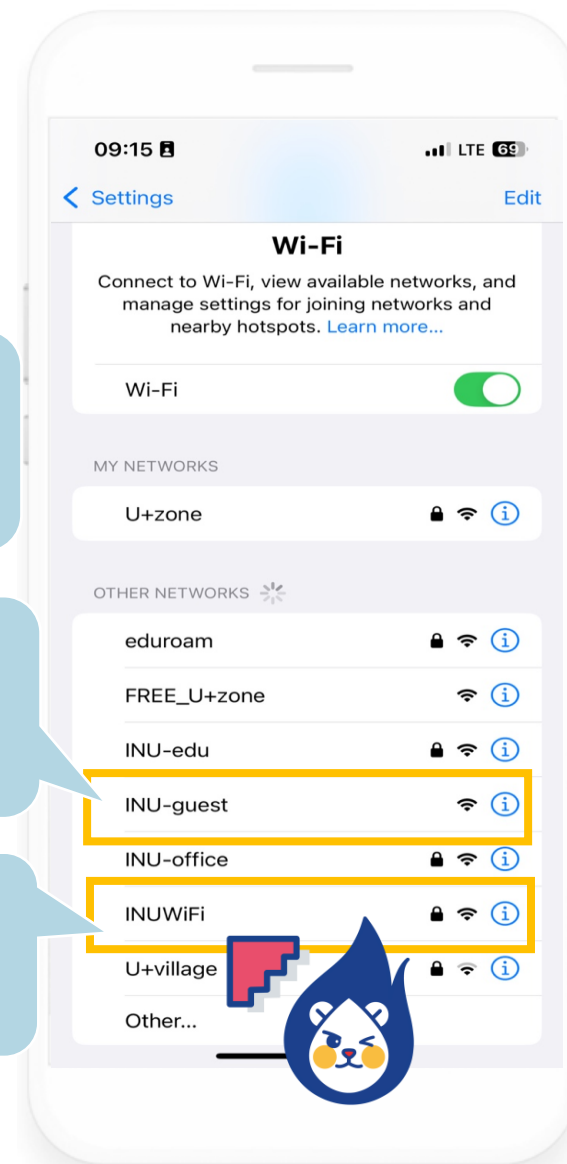

INU Wi-Fi Manual

1. iOS
2. Android
3. Windows
4. macOS

Go into **Wi-Fi** setting

Active **Wi-Fi**

[Guest] **INU-guest**

[Students] **INUWiFi**

Type your **Portal ID** and **password**

Click **"Trust"**

Wi-Fi is **connected**

Go to **Wi-Fi** setting

Active **Wi-Fi**

[Guest] **INU-guest**

[Students] **INUWiFi**

Type your
Portal ID
and
password

Click
"View
more "

Click the
[CA certificate]
Don't validate
[EAP method]
PEAP
[Phase 2
authentication]
GTC

Wi-Fi is
connected

HAPPY

01 Wi-Fi

Click Wi-Fi and choose SSID.

[Guest] INU-guest
[Students] INUWiFi

02 Click

03 ID and PW

Type your **Portal ID** and **password**