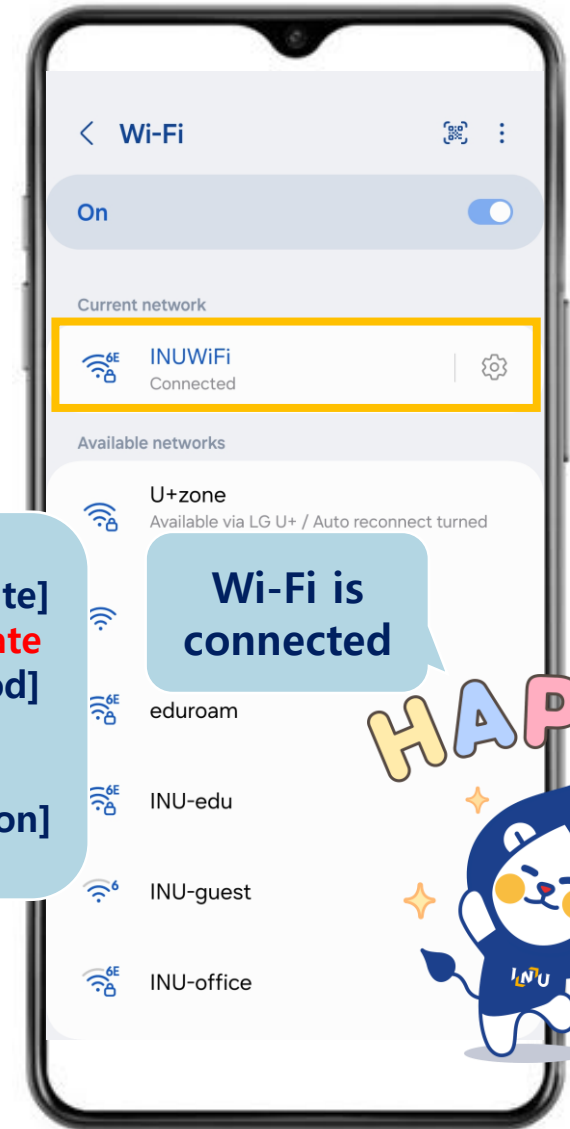

INU Wi-Fi Manual

1. iOS
2. Android
3. Windows
4. macOS

Go into **Wi-Fi** setting

Active **Wi-Fi**

[Guest] **INU-guest**

[Students] **INUWiFi**

Type your **Portal ID** and **password**

Click **"Trust"**

Wi-Fi is **connected**

Go to **Wi-Fi** setting

Active **Wi-Fi**

[Guest] **INU-guest**

[Students] **INUWiFi**

Type your
Portal ID
and
password

Click
"View
more "

Click the
[CA certificate]
Don't validate
[EAP method]
PEAP
[Phase 2
authentication]
GTC

Wi-Fi is
connected

HAPPY

01 Wi-Fi

Click Wi-Fi and choose SSID.

[Guest] INU-guest
[Students] INUWiFi

02 Click

03 ID and PW

Type your **Portal ID** and **password**