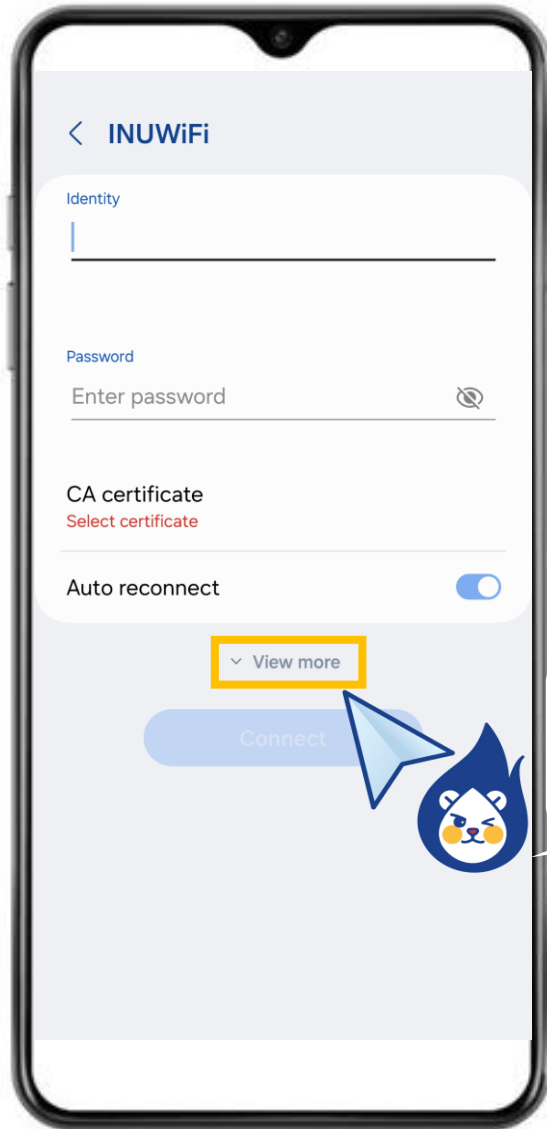

INU Wi-Fi Manual

1. iOS
2. Android
3. Windows
4. macOS

Go into **Wi-Fi** setting

Active **Wi-Fi**

[Guest] **INU-guest**

[Students] **INUWiFi**

Type your **Portal ID** and **password**

Click **"Trust"**

Wi-Fi is **connected**

Go to **Wi-Fi** setting

Active **Wi-Fi**

[Guest] **INU-guest**

[Students] **INUWiFi**

Type your
Portal ID
and
password

Click
"View
more "

Click the
[CA certificate]
Don't validate
[EAP method]
PEAP
[Phase 2
authentication]
GTC

Wi-Fi is
connected

HAPPY

01 Wi-Fi

Click Wi-Fi and choose SSID.

[Guest] INU-guest
[Students] INUWiFi

02 Click

03 ID and PW

Type your **Portal ID** and **password**

04 Wi-Fi is connected

01 Wi-Fi

Click Wi-Fi and choose SSID.

[Guest] INU-guest
[Students] INUWiFi

02 ID and PW

Type your Portal ID and password

03 Verify Certificate

Click