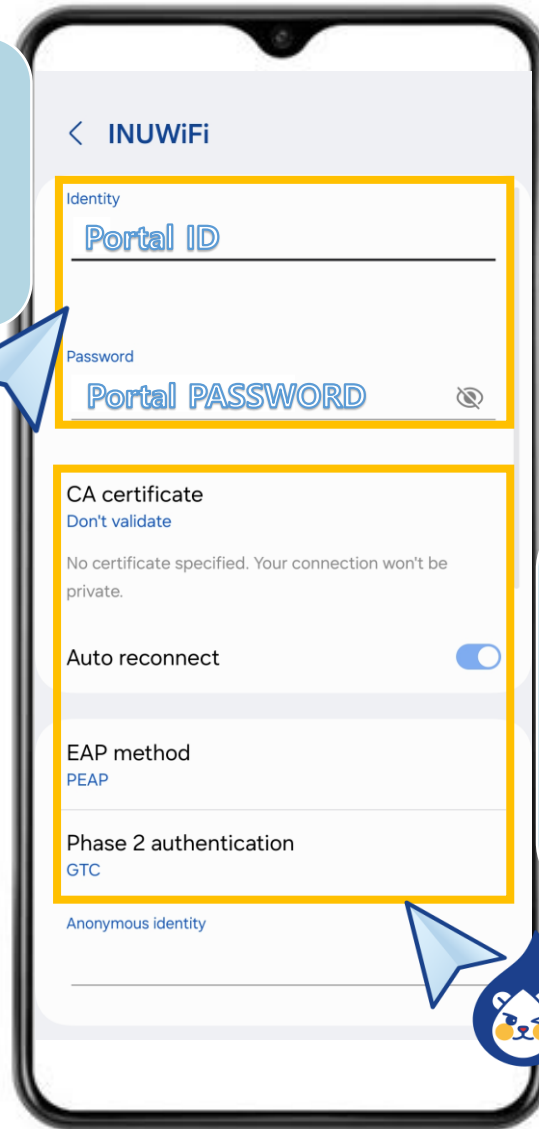

INU Wi-Fi Manual

1. iOS
2. Android
3. Windows
4. macOS

Go into **Wi-Fi** setting

Active **Wi-Fi**

[Guest] **INU-guest**

[Students] **INUWiFi**

Type your **Portal ID** and **password**

Click **"Trust"**

Wi-Fi is **connected**

Go to **Wi-Fi** setting

Active **Wi-Fi**

[Guest] **INU-guest**

[Students] **INUWiFi**

Type your
Portal ID
and
password

Click
"View
more "

Click the
[CA certificate]
Don't validate
[EAP method]
PEAP
[Phase 2
authentication]
GTC

Wi-Fi is
connected

HAPPY

01 Wi-Fi

Click Wi-Fi and choose SSID.

[Guest] INU-guest
[Students] INUWiFi

02 Click

03 ID and PW

Type your **Portal ID** and **password**

04 Wi-Fi is connected

01 Wi-Fi

Click Wi-Fi and choose SSID.

[Guest] INU-guest
[Students] INUWiFi

02 ID and PW

Type your Portal ID and password

03 Verify Certificate

Click