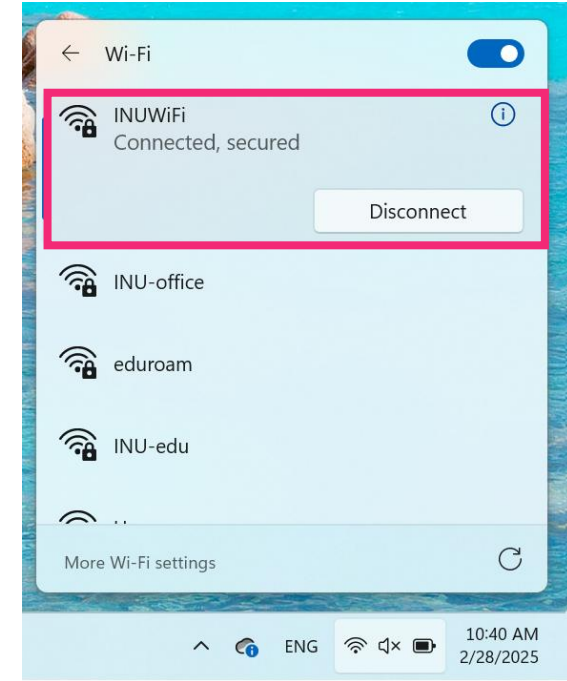

INU Wi-Fi Manual

1. iOS
2. Android
3. Windows
4. macOS

Go into **Wi-Fi** setting

Active **Wi-Fi**

[Guest] **INU-guest**

[Students] **INUWiFi**

Type your **Portal ID** and **password**

Click **"Trust"**

Wi-Fi is **connected**

Go to **Wi-Fi** setting

Active **Wi-Fi**

[Guest] **INU-guest**

[Students] **INUWiFi**

Type your
Portal ID
and
password

Click
"View
more "

Click the
[CA certificate]
Don't validate
[EAP method]
PEAP
[Phase 2
authentication]
GTC

Wi-Fi is
connected

HAPPY

01 Wi-Fi

Click Wi-Fi and choose SSID.

[Guest] INU-guest
[Students] INUWiFi

02 Click

03 ID and PW

Type your **Portal ID** and **password**

04 Wi-Fi is connected

01 Wi-Fi

Click Wi-Fi and choose SSID.

[Guest] INU-guest
[Students] INUWiFi

02 ID and PW

Type your Portal ID and password

03 Verify Certificate

Click