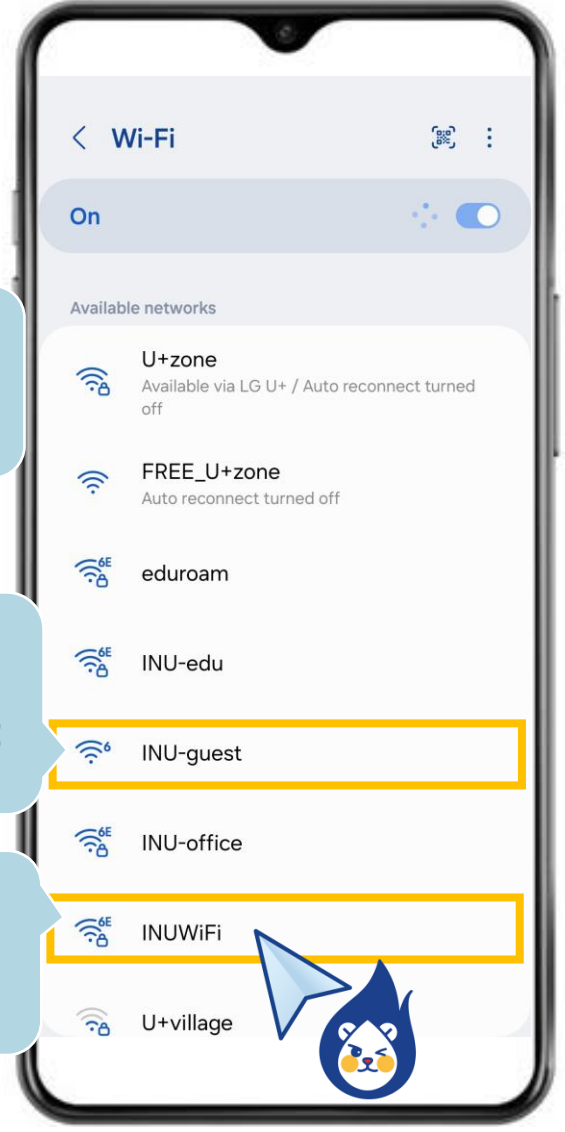

INU Wi-Fi Manual

1. iOS
2. Android
3. Windows
4. macOS

Go into **Wi-Fi** setting

Active **Wi-Fi**

[Guest] **INU-guest**

[Students] **INUWiFi**

Type your **Portal ID** and **password**

Click **"Trust"**

Wi-Fi is **connected**

Go to **Wi-Fi** setting

Active **Wi-Fi**

[Guest] **INU-guest**

[Students] **INUWiFi**

Type your
Portal ID
and
password

Click
"View
more "

Click the
[CA certificate]
Don't validate
[EAP method]
PEAP
[Phase 2
authentication]
GTC

Wi-Fi is
connected

HAPPY

01 Wi-Fi

Click Wi-Fi and choose SSID.

[Guest] INU-guest
[Students] INUWiFi

02 Click

03 ID and PW

Type your **Portal ID** and **password**

04 Wi-Fi is connected

01 Wi-Fi

Click Wi-Fi and choose SSID.

[Guest] INU-guest
[Students] INUWiFi

02 ID and PW

Type your Portal ID and password

03 Verify Certificate

Click