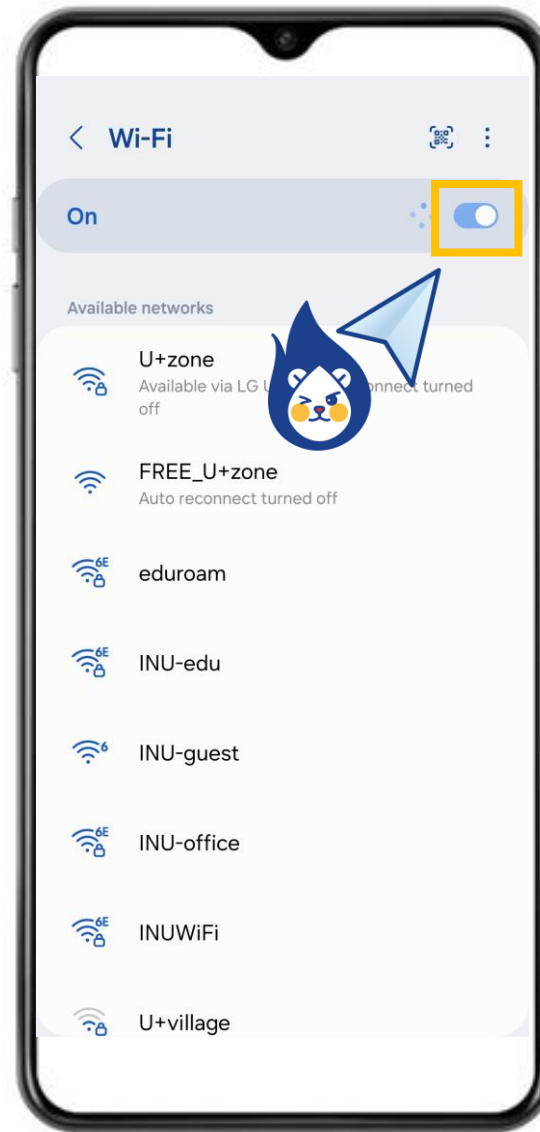

INU Wi-Fi Manual

1. iOS
2. Android
3. Windows
4. macOS

Go into **Wi-Fi** setting

Active **Wi-Fi**

[Guest] **INU-guest**

[Students] **INUWiFi**

Type your **Portal ID** and **password**

Click **"Trust"**

Wi-Fi is **connected**

Go to **Wi-Fi** setting

Active **Wi-Fi**

[Guest] **INU-guest**

[Students] **INUWiFi**

Type your
Portal ID
and
password

Click
"View
more "

Click the
[CA certificate]
Don't validate
[EAP method]
PEAP
[Phase 2
authentication]
GTC

Wi-Fi is
connected

HAPPY

01 Wi-Fi

Click Wi-Fi and choose SSID.

[Guest] INU-guest
[Students] INUWiFi

02 Click

03 ID and PW

Type your **Portal ID** and **password**