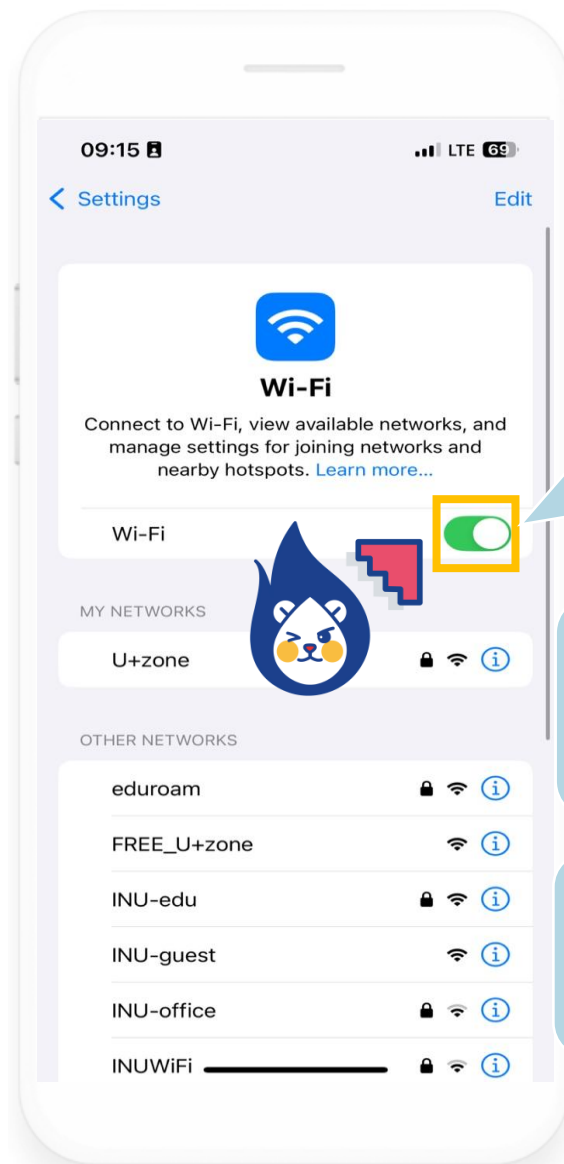

INU Wi-Fi Manual

1. iOS
2. Android
3. Windows
4. macOS

Go into **Wi-Fi** setting

Active **Wi-Fi**

[Guest] **INU-guest**

[Students] **INUWiFi**

Type your **Portal ID** and **password**

Click **"Trust"**

Wi-Fi is **connected**

Go to **Wi-Fi** setting

Active **Wi-Fi**

[Guest] **INU-guest**

[Students] **INUWiFi**

Type your
Portal ID
and
password

Click
"View
more "

Click the
[CA certificate]
Don't validate
[EAP method]
PEAP
[Phase 2
authentication]
GTC

Wi-Fi is
connected

HAPPY

01 Wi-Fi

Click Wi-Fi and choose SSID.

[Guest] INU-guest
[Students] INUWiFi

02 Click

03 ID and PW

Type your **Portal ID** and **password**