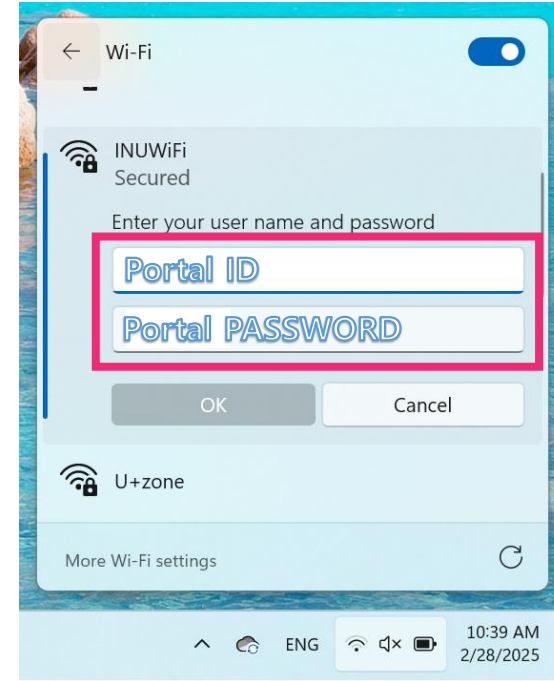

INU Wi-Fi Manual

1. iOS
2. Android
3. Windows
4. macOS

Go into **Wi-Fi** setting

Active **Wi-Fi**

[Guest] **INU-guest**

[Students] **INUWiFi**

Type your **Portal ID** and **password**

Click **"Trust"**

Wi-Fi is **connected**

Go to **Wi-Fi** setting

Active **Wi-Fi**

[Guest] **INU-guest**

[Students] **INUWiFi**

Type your
Portal ID
and
password

Click
"View
more "

Click the
[CA certificate]
Don't validate
[EAP method]
PEAP
[Phase 2
authentication]
GTC

Wi-Fi is
connected

HAPPY

01 Wi-Fi

Click Wi-Fi and choose SSID.

[Guest] INU-guest
[Students] INUWiFi

02 Click

03 ID and PW

Type your **Portal ID** and **password**

04 Wi-Fi is connected

01 Wi-Fi

Click Wi-Fi and choose SSID.

[Guest] INU-guest
[Students] INUWiFi

02 ID and PW

Type your Portal ID and password

03 Verify Certificate

Click