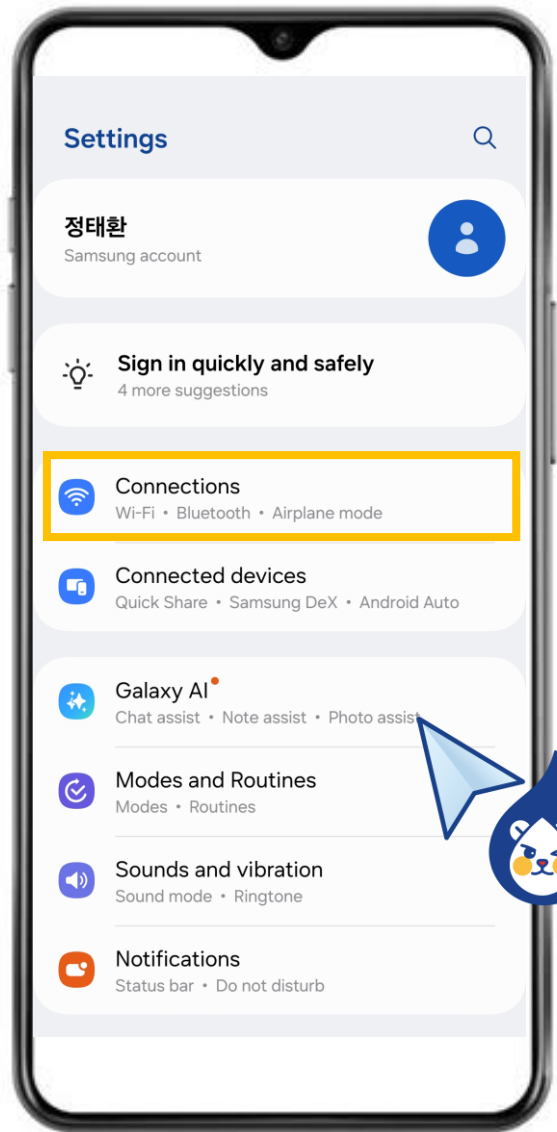

INU Wi-Fi Manual

1. iOS
2. Android
3. Windows
4. macOS

Go into **Wi-Fi** setting

Active **Wi-Fi**

[Guest] **INU-guest**

[Students] **INUWiFi**

Type your **Portal ID** and **password**

Click **"Trust"**

Wi-Fi is **connected**

Go to **Wi-Fi** setting

Active **Wi-Fi**

[Guest] **INU-guest**

[Students] **INUWiFi**

Type your
Portal ID
and
password

Click
"View
more "

Click the
[CA certificate]
Don't validate
[EAP method]
PEAP
[Phase 2
authentication]
GTC

Wi-Fi is
connected

HAPPY

01 Wi-Fi

Click Wi-Fi and choose SSID.

[Guest] INU-guest
[Students] INUWiFi

02 Click

03 ID and PW

Type your **Portal ID** and **password**