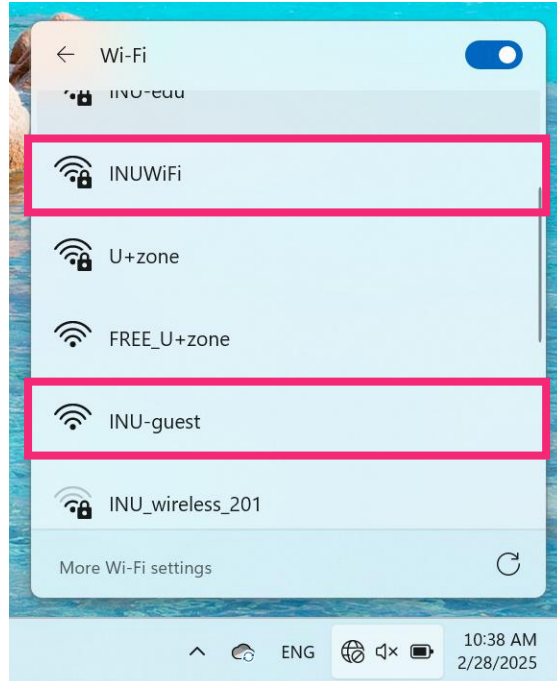

INU Wi-Fi Manual

1. iOS
2. Android
3. Windows
4. macOS

Go into **Wi-Fi** setting

Active **Wi-Fi**

[Guest] **INU-guest**

[Students] **INUWiFi**

Type your **Portal ID** and **password**

Click **"Trust"**

Wi-Fi is **connected**

Go to **Wi-Fi** setting

Active **Wi-Fi**

[Guest] **INU-guest**

[Students] **INUWiFi**

Type your
Portal ID
and
password

Click
"View
more "

Click the
[CA certificate]
Don't validate
[EAP method]
PEAP
[Phase 2
authentication]
GTC

Wi-Fi is
connected

HAPPY

01 Wi-Fi

Click Wi-Fi and choose SSID.

[Guest] INU-guest
[Students] INUWiFi

02 Click

03 ID and PW

Type your **Portal ID** and **password**