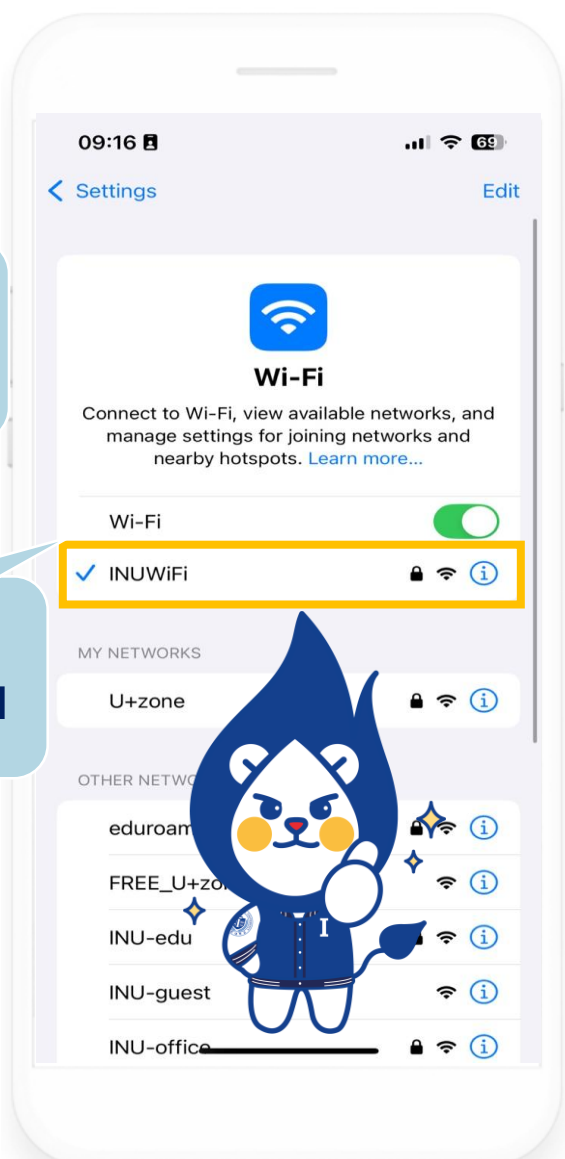

INU Wi-Fi Manual

1. iOS
2. Android
3. Windows
4. macOS

Go into **Wi-Fi** setting

Active **Wi-Fi**

[Guest] **INU-guest**

[Students] **INUWiFi**

Type your **Portal ID** and **password**

Click **"Trust"**

Wi-Fi is **connected**

Go to **Wi-Fi** setting

Active **Wi-Fi**

[Guest] **INU-guest**

[Students] **INUWiFi**

Type your
Portal ID
and
password

Click
"View
more "

Click the
[CA certificate]
Don't validate
[EAP method]
PEAP
[Phase 2
authentication]
GTC

Wi-Fi is
connected

HAPPY

01 Wi-Fi

Click Wi-Fi and choose SSID.

[Guest] INU-guest
[Students] INUWiFi

02 Click

03 ID and PW

Type your **Portal ID** and **password**