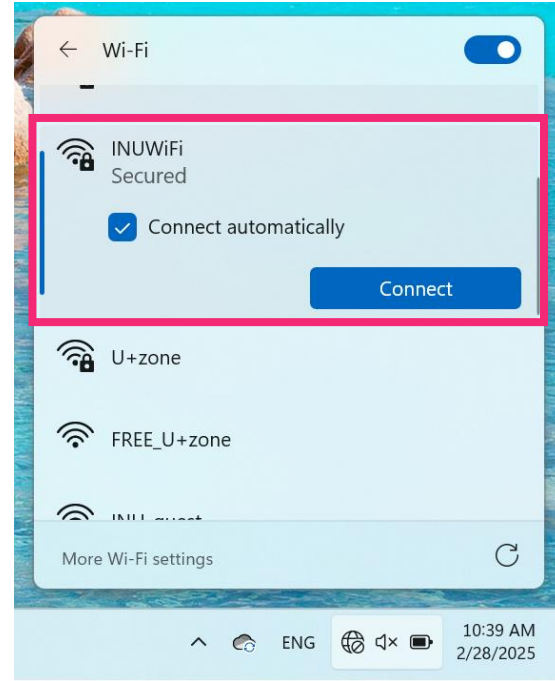

INU Wi-Fi Manual

1. iOS
2. Android
3. Windows
4. macOS

Go into **Wi-Fi** setting

Active **Wi-Fi**

[Guest] **INU-guest**

[Students] **INUWiFi**

Type your **Portal ID** and **password**

Click **"Trust"**

Wi-Fi is **connected**

Go to **Wi-Fi** setting

Active **Wi-Fi**

[Guest] **INU-guest**

[Students] **INUWiFi**

Type your
Portal ID
and
password

Click
"View
more "

Click the
[CA certificate]
Don't validate
[EAP method]
PEAP
[Phase 2
authentication]
GTC

Wi-Fi is
connected

HAPPY

01 Wi-Fi

Click Wi-Fi and choose SSID.

[Guest] INU-guest
[Students] INUWiFi

02 Click

03 ID and PW

Type your **Portal ID** and **password**

04 Wi-Fi is connected

01 Wi-Fi

Click Wi-Fi and choose SSID.

[Guest] INU-guest
[Students] INUWiFi

02 ID and PW

Type your Portal ID and password

03 Verify Certificate

Click