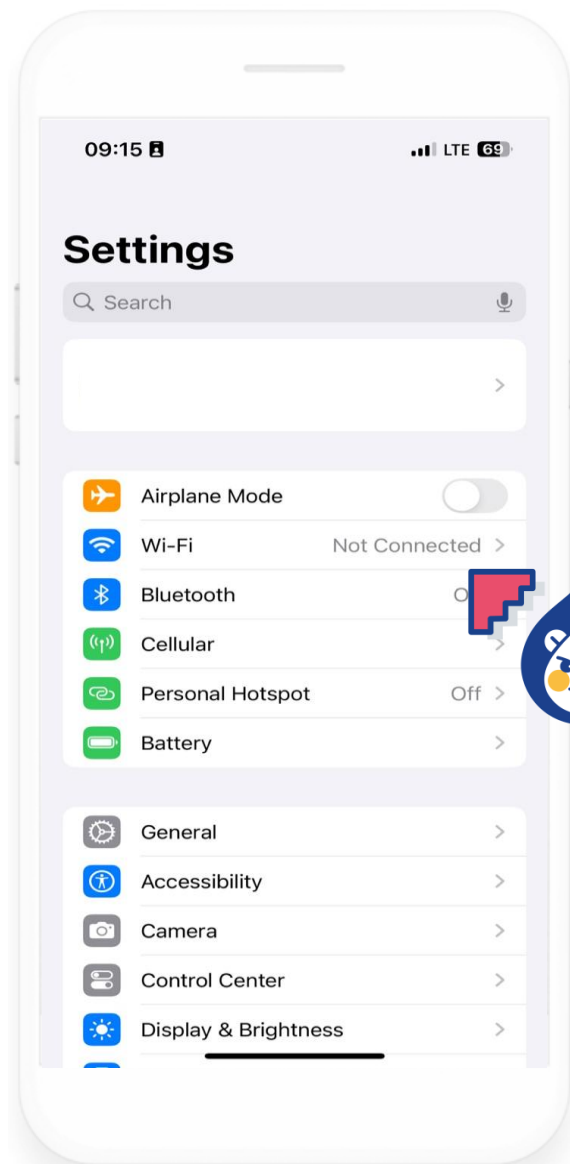

INU Wi-Fi Manual

1. iOS
2. Android
3. Windows
4. macOS

Go into **Wi-Fi** setting

Active **Wi-Fi**

[Guest] **INU-guest**

[Students] **INUWiFi**

Type your **Portal ID** and **password**

Click **"Trust"**

Wi-Fi is **connected**

Go to **Wi-Fi** setting

Active **Wi-Fi**

[Guest] **INU-guest**

[Students] **INUWiFi**

Type your
Portal ID
and
password

Click
"View
more "

Click the
[CA certificate]
Don't validate
[EAP method]
PEAP
[Phase 2
authentication]
GTC

Wi-Fi is
connected

HAPPY

01 Wi-Fi

Click Wi-Fi and choose SSID.

[Guest] INU-guest
[Students] INUWiFi

02 Click

03 ID and PW

Type your **Portal ID** and **password**