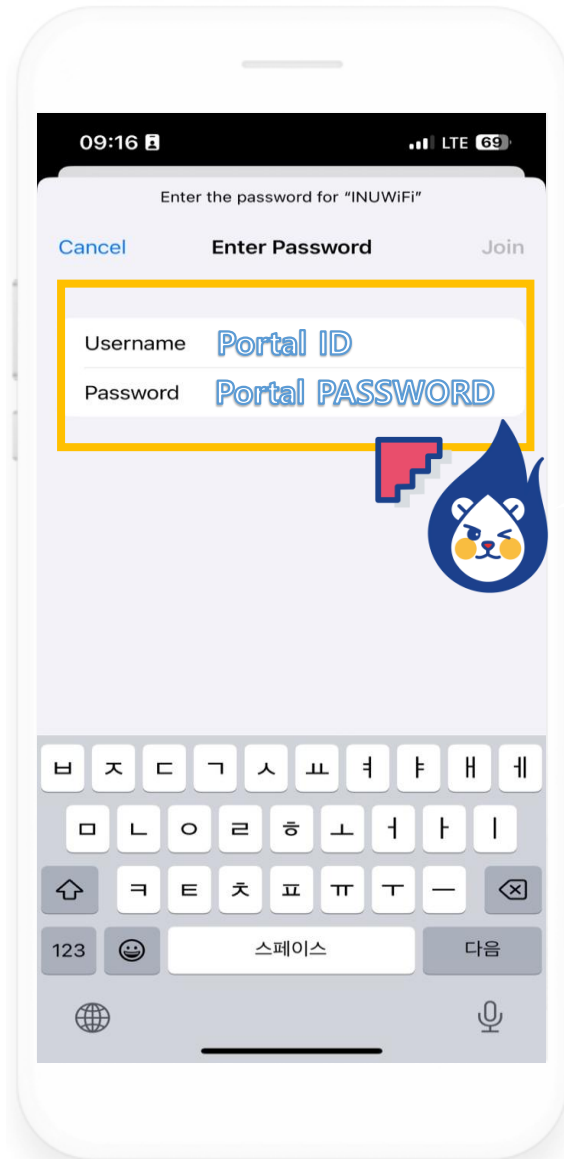

INU Wi-Fi Manual

1. iOS
2. Android
3. Windows
4. macOS

Go into **Wi-Fi** setting

Active **Wi-Fi**

[Guest] **INU-guest**

[Students] **INUWiFi**

Type your **Portal ID** and **password**

Click **"Trust"**

Wi-Fi is **connected**

Go to **Wi-Fi** setting

Active **Wi-Fi**

[Guest] **INU-guest**

[Students] **INUWiFi**

Type your
Portal ID
and
password

Click
"View
more "

Click the
[CA certificate]
Don't validate
[EAP method]
PEAP
[Phase 2
authentication]
GTC

Wi-Fi is
connected

HAPPY

01 Wi-Fi

Click Wi-Fi and choose SSID.

[Guest] INU-guest
[Students] INUWiFi

02 Click

03 ID and PW

Type your **Portal ID** and **password**